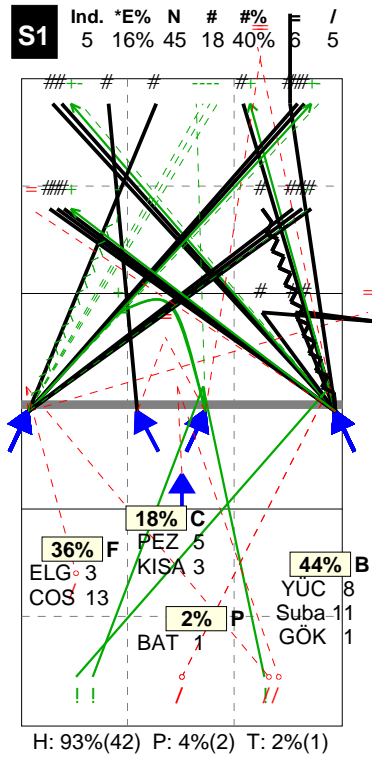

S in 1

Total Direction Chart analysis

TURKEY | Atk after Rec | Setter in 1 | OR[* R #,1][* R +,1]

Total Zone Chart analysis

TURKEY | Atk after Rec | Setter in 1 | OR[* ~ ~ R ~ #,1][* ~ ~ R ~

S1					
15	35%	7	16%	20	47%
4	27%	1	14%	11	55%
COSKUN: 13 ELGAZ: 2		PEZÜK: 4 KISAL: 3		Subasi: 11 YÜCEL: 8 GÖKÖZ: 1	
		1	2%		
		BATUR: 1			

Total events Total events %
Events # Events # in %

Total Direction Chart analysis

TURKEY | Transition | Setter in 1

Total Zone Chart analysis

TURKEY | Transition | Setter in 1 | :::[19]

S1					
22	35%	7	11%	20	32%
6	27%	5	71%	8	40%
COSKUN: 9 YÜCEL: 8 ELGAZ: 2		ELGAZ: 2 COSKUN: 2 Subasi: 1		Subasi: 10 COSKUN: 8 YÜCEL: 2	
		12	19%	2	3%
		4	33%	1	50%
		BATUR: 11 ELGAZ: 1		ELGAZ: 1 BATUR: 1	

Total events Total events %
Events # Events # in %