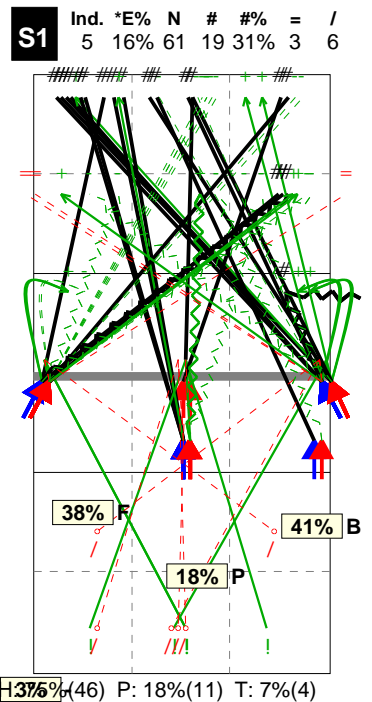

S in 1

Total Direction Chart analysis

TURKEY | Atk after Rec | Setter in 1 | OR[* R #,1][* R +,1]

Total Zone Chart analysis

TURKEY | Atk after Rec | Setter in 1 | OR[* ~ ~ R ~ #,1][* ~ ~ R ~

S1					
15	35%	7	16%	20	47%
4	27%	1	14%	11	55%
COSKUN: 13 ELGAZ: 2		PEZÜK: 4 KISAL: 3		Subasi: 11 YÜCEL: 8 GÖKÖZ: 1	
		1	2%		
		BATUR: 1			

Total events Total events %
Events # Events # in %

Total Direction Chart analysis

TURKEY | Transition | Setter in 1

Total Zone Chart analysis

TURKEY | Transition | Setter in 1 | :::[19]

S1					
22	35%	7	11%	20	32%
6	27%	5	71%	8	40%
COSKUN: 9 YÜCEL: 8 ELGAZ: 2		ELGAZ: 2 COSKUN: 2 Subasi: 1		Subasi: 10 COSKUN: 8 YÜCEL: 2	
		12	19%	2	3%
		4	33%	1	50%
		BATUR: 11 ELGAZ: 1		ELGAZ: 1 BATUR: 1	

Total events Total events %
Events # Events # in %