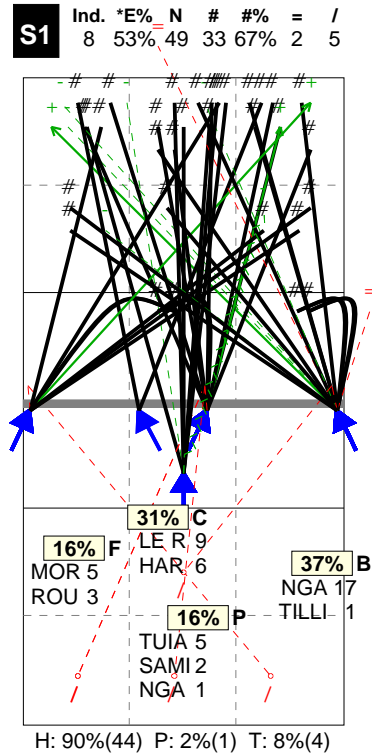

# S in 1

**Total Zone Chart analysis**

France | Atk after Rec | Setter in 1 | OR[\* R #,1][\* R +,1]

<b>S1</b>		
8 6 MOREAU: 5 ROUZIER: 3	15 11 LE ROUX: 9 HARDY-DESS: 6	18 10 NGAPETH: 17 TILLIE: 1
	8 6 TUIA: 5 SAMICA: 2 NGAPETH: 1	

Total events    Total events %  
Events #        Events # in %

Team	Reception	1	6	64%	77	2	3%	2	2	2	3%	2	12	16%	12	16%	8	10%	41	53%	.	.
2 GREBENNIK			8	75%	4									1	25%				3	75%	.	.
3 HARDY-DES			2	33%	3								2	67%			1	33%			.	.
7 MARECHAL			.	.	1									1	100%					.	.	.
9 SAMICA					3								1	33%			1	33%	1	33%	.	.
12 NGAPETH			6	62%	26	1	4%	1	1	4%	1	3	12%	5	19%	2	8%	14	54%	.	.	
13 PUJOL			-1	.	1								1	100%						.	.	.
15 TUIA			6	65%	20				1	5%	1	4	20%	2	10%	2	10%	11	55%	.	.	
16 TILLIE			7	100%	1											1	100%			.	.	.
18 EXIGA			7	72%	18	1	6%	1				1	6%	3	17%	1	6%	12	67%	.	.	

**Total Direction Chart analysis**

France | Atk after Rec | Setter in 1 | OR[\* R #,1][\* R +,1]

**Total Zone Chart analysis**

France | Transition | Setter in 1

<b>S1</b>		
23 7 NGAPETH: 15 MOREAU: 3 ROUZIER: 3	9 4 NGAPETH: 6 MOREAU: 1 HARDY-DESS: 1	20 12 ROUZIER: 8 NGAPETH: 6 MOREAU: 5
	2 NGAPETH: 1 TUIA: 1	

Total events    Total events %  
Events #        Events # in %

**Total Direction Chart analysis**

France | Transition | Setter in 1